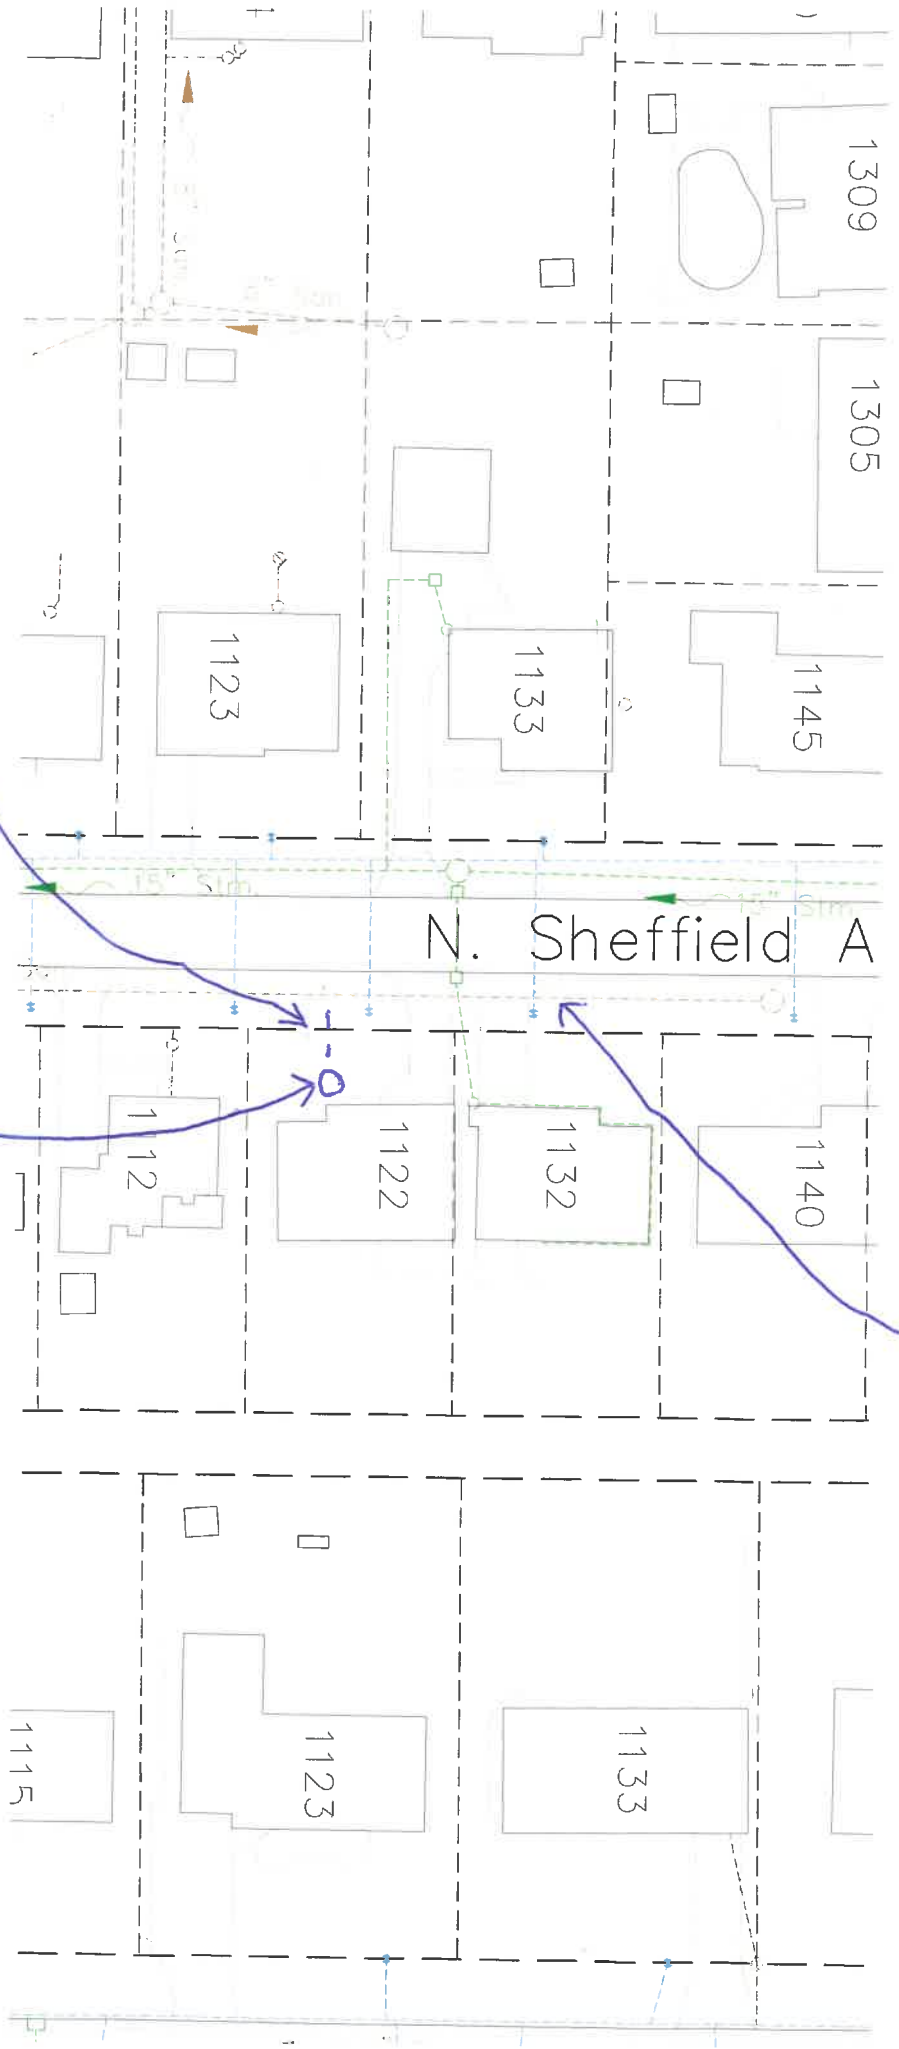

1122 Sheffield Ave

August 2021
RE, RN, CE

N. Sheffield A

28 Feet from main
is cleanup

Cleanup
4" plastic, 38" Deep
8 Feet from House

TAP is 123 Feet
From m-H # 081130